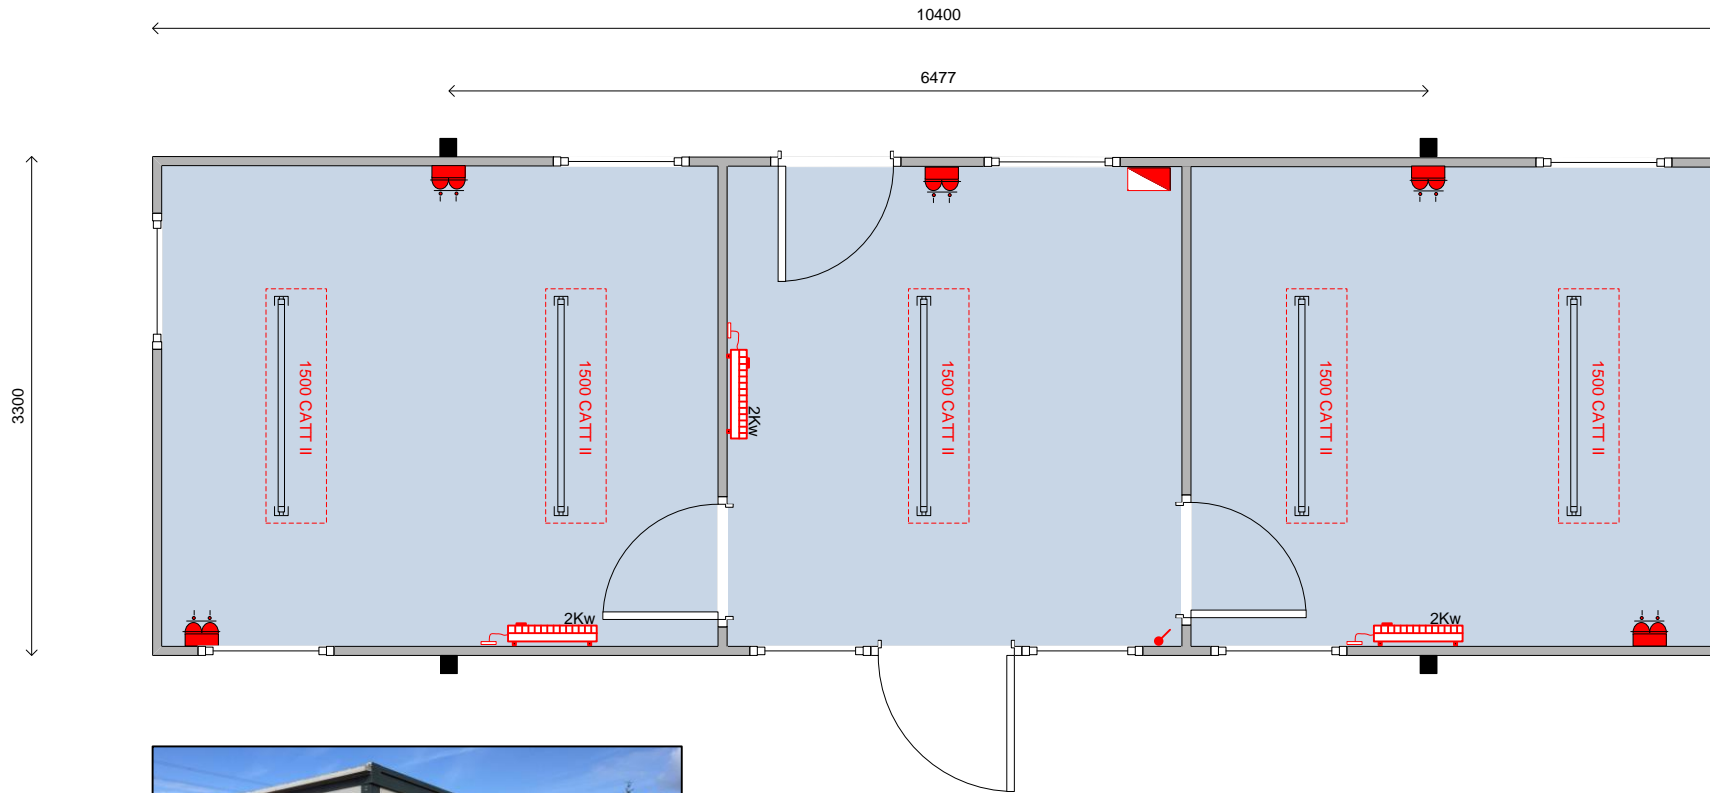

# Key

-  Low Level Double Socket
-  High Level Double Socket
-  Data Back Box
-  2Kw 2kw convector heater
-  mcb
-  High Level Fused Spur
-  Above sink water heater
-  Bulk Head Light
-  Jackleg
-  1500 CATT II  
1500mm Catt II  
Fluorescent light
-  1500mm  
fluorescent  
1500mm Fluorescent light
-  3 comp dado trunking
-  rwp  
Rain Water Pipe
-  WO  
Waste Out
-  mcw  
Mains Cold Water
-  bl  
Vertical blind
-  Kitchen Wall Unit
-  Kitchen Base Unit

Copyright of Kingston Building Solutions Ltd and must not be copied or reproduced without their written consent

18 Kingfisher Road  
Eastleigh  
Hampshire  
S50 9LH  
023 80 001134  
www.kbs.ltd.uk

Scale; 1:50 (A4)	Description: 10.4 x 3.3m Portakabin 342 / 850	Dwg Ref; Drawn by;	Flno.007 PJK	Date; 04.09.15
---------------------	---	-----------------------	-----------------	----------------